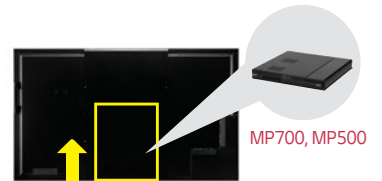

ULTRA HD LARGE DISPLAY 84WS70 / 84WS70B

* The above image is only for 84WS70MS.

84" EDGE LED LARGE SCREEN

Providing immersive wide viewing with high quality.

SUPER HIGH RESOLUTION 3,840 X 2,160 (ULTRA HD)

By realizing the LED display with the large screen size, super high resolution becomes possible to offer high realistic sensation and immersiveness.

84WS70

HYBRID TYPE MEDIA PLAYER BUILT-IN READY

Making your signage look even slimmer and helps you maintain the system far more conveniently.

**FEATURES**

- 84" Edge LED Large Screen
- Super High Resolution : 3,840 x 2,160 (ULTRA HD)
- Clear & Vivid Picture (Dynamic CR : 500,000 : 1)
- Auto Brightness Sensor
- Smart Energy Saving
- Hybrid Type Media Player Built-in Ready (MP700, MP500)